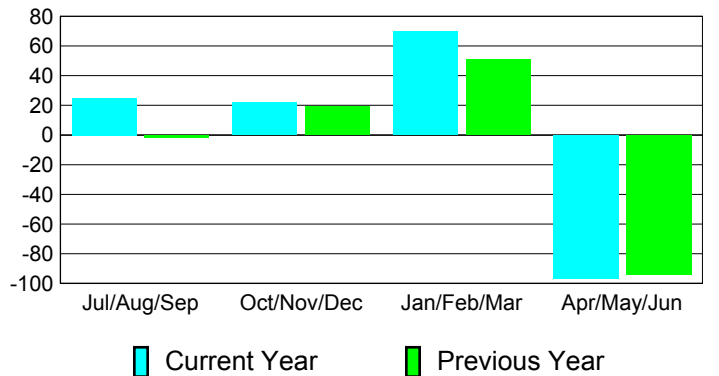

**Membership Results
2010-2011**

**Membership
2009-2010**

Month	Net Memb Goal	Actual New Memb	Actual Dropped Memb	Gain/Loss of Memb	Gain/Loss of Memb
Jul/Aug/Sep	10	77	-52	25	-2
Oct/Nov/Dec	70	47	-25	22	19
Jan/Feb/Mar	100	102	-32	70	51
Apr/May/June	120	11	-108	-97	-94
Totals	300	237	-217	20	-26

Membership Results 2010-2011

Goal, New, Dropped, Gain/Loss

Comparison of Membership Gain/Loss

Current Year Compared to the Previous Year

Gender Comparison 2010-2011

Jul/Aug/Sep

Oct/Nov/Dec

Jan/Feb/Mar

Apr/May/June

Male

Female