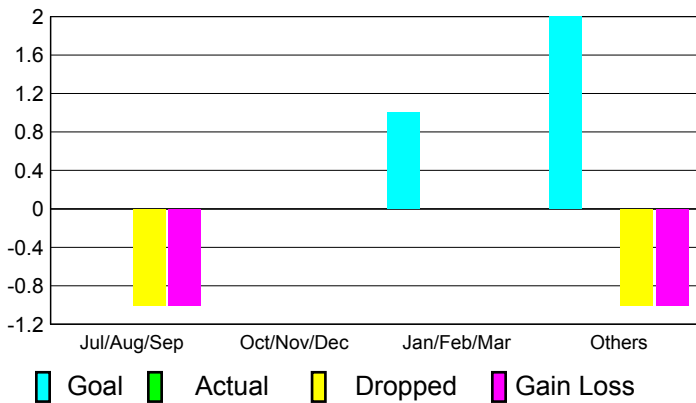

2010-2011 GMT Reports for District (or Undistricted) **District 333 D**

GMT: **Shinobu Goto**

Location: **JAPAN**

GMT CA: **5**

CLUBS

**Club Results
2010-2011**

**Clubs
2009-2010**

Month	New Club Goal	Actual New Clubs	Actual Dropped Clubs	Gain/Loss of Clubs	Gain/Loss of Clubs
Jul/Aug/Sep	0	0	-1	-1	0
Oct/Nov/Dec	0	0	0	0	0
Jan/Feb/Mar	1	0	0	0	0
Apr/May/June	2	0	-1	-1	0
Totals	3	0	-2	-2	0

Club Results 2010-2011

Goal, New, Dropped, Gain/Loss

Comparison of Club Gain/Loss

Current Year Compared to the Previous Year

YTD Status Quo Clubs 2010-2011

Status Quo Clubs Compared to Status Quo Members

MEMBERSHIP