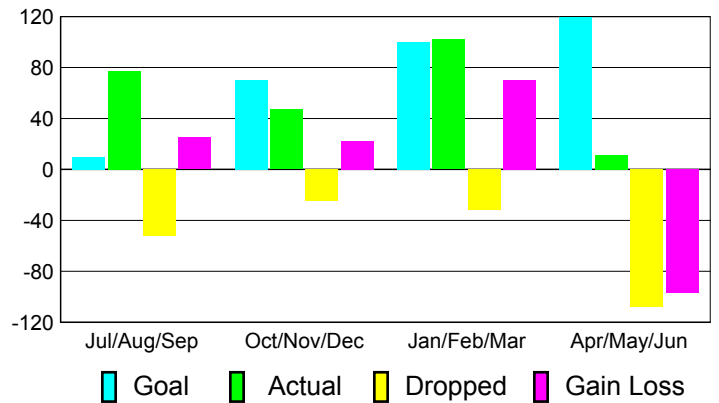

Membership Results 2010-2011

Goal, New, Dropped, Gain/Loss

Comparison of Membership Gain/Loss

Current Year Compared to the Previous Year